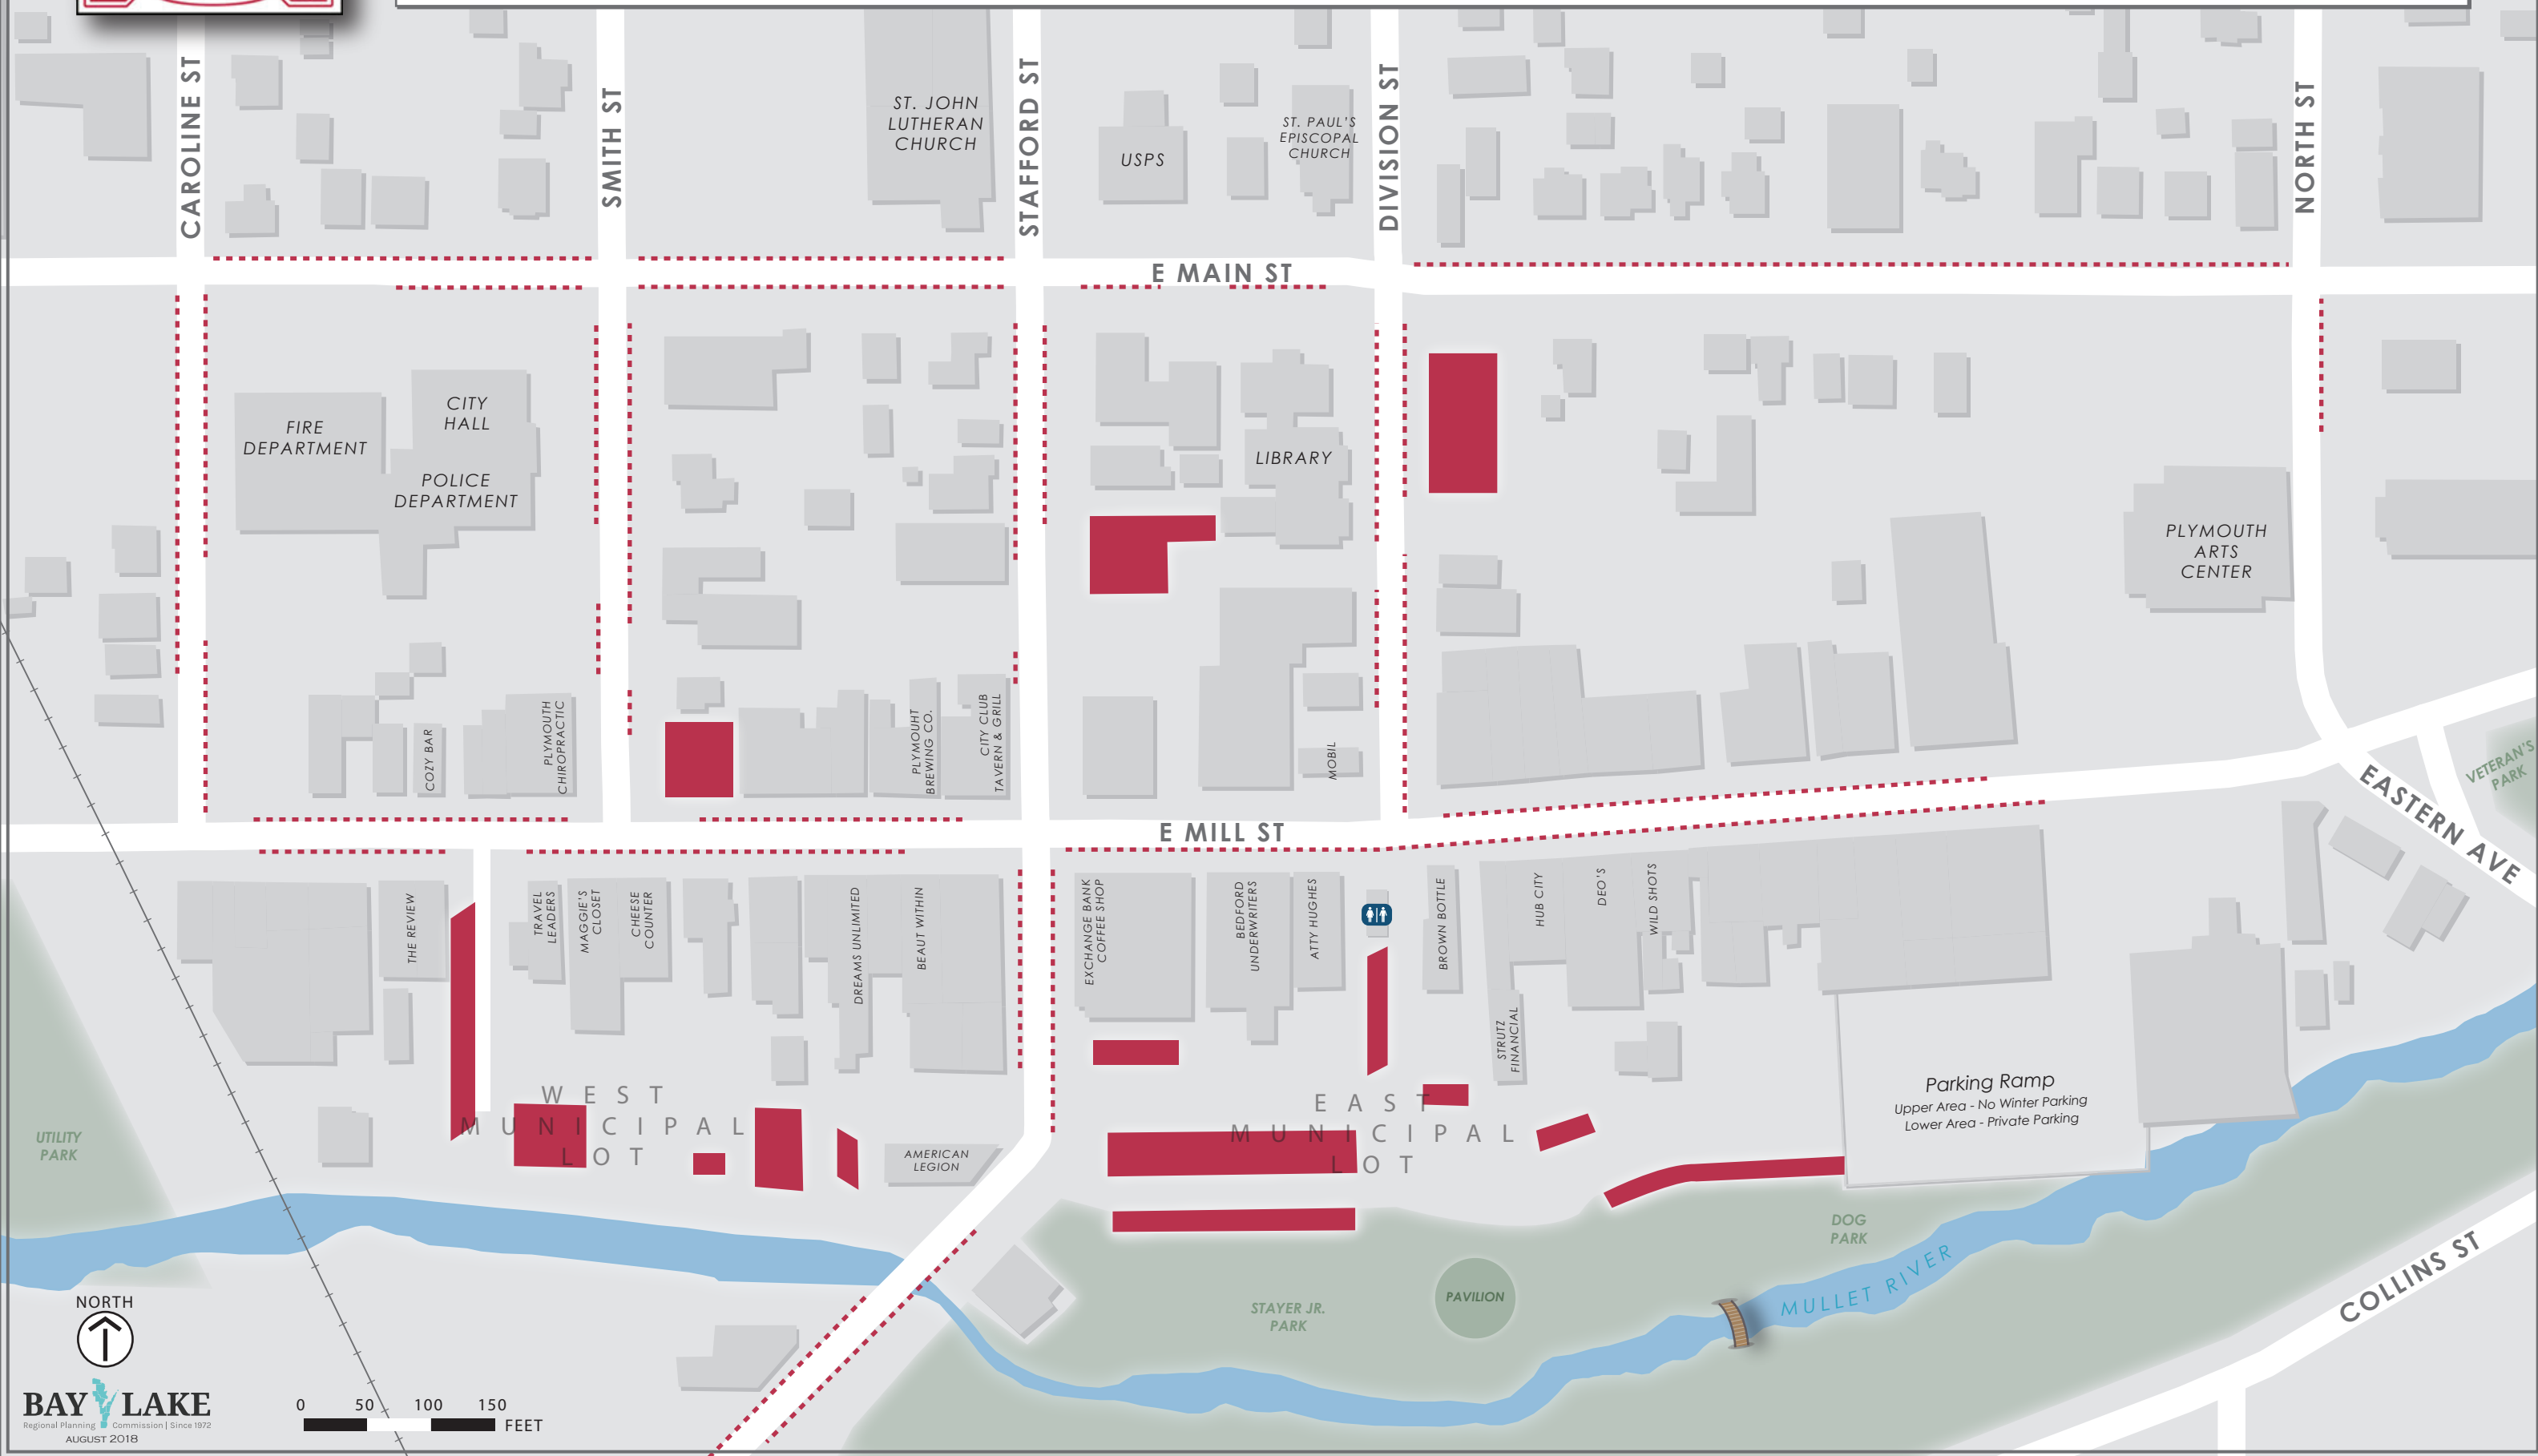

# DOWNTOWN PARKING

Street parking limited to 2 hours • Parking Ramp - 2 hour parking between 8am and 6pm, Monday through Thursday and to 10pm on Friday. No parking between the hours of 2am and 6am • From December 1st to March 15 there is no parking on any street or lot between 2am and 6am

PUBLIC PARKING

- Handicap (Blue diamond)
- 2 Hr (Yellow diamond)
- 10 Hr (Green diamond)
- 24 Hr/Overnight (Orange diamond)
- Street Parking (Red dashed line)

## EAST MUNICIPAL LOT

Street parking limited to 2 hours • Parking Ramp - 2 hour parking between 8am and 6pm, Monday through Thursday and to 10pm on Friday. No parking between the hours of 2am and 6am • From December 1st to March 15 there is no parking on any street or lot between 2am and 6am

## WEST MUNICIPAL LOT

Street parking limited to 2 hours • Parking Ramp - 2 hour parking between 8am and 6pm, Monday through Thursday and to 10pm on Friday. No parking between the hours of 2am and 6am • From December 1st to March 15 there is no parking on any street or lot between 2am and 6am