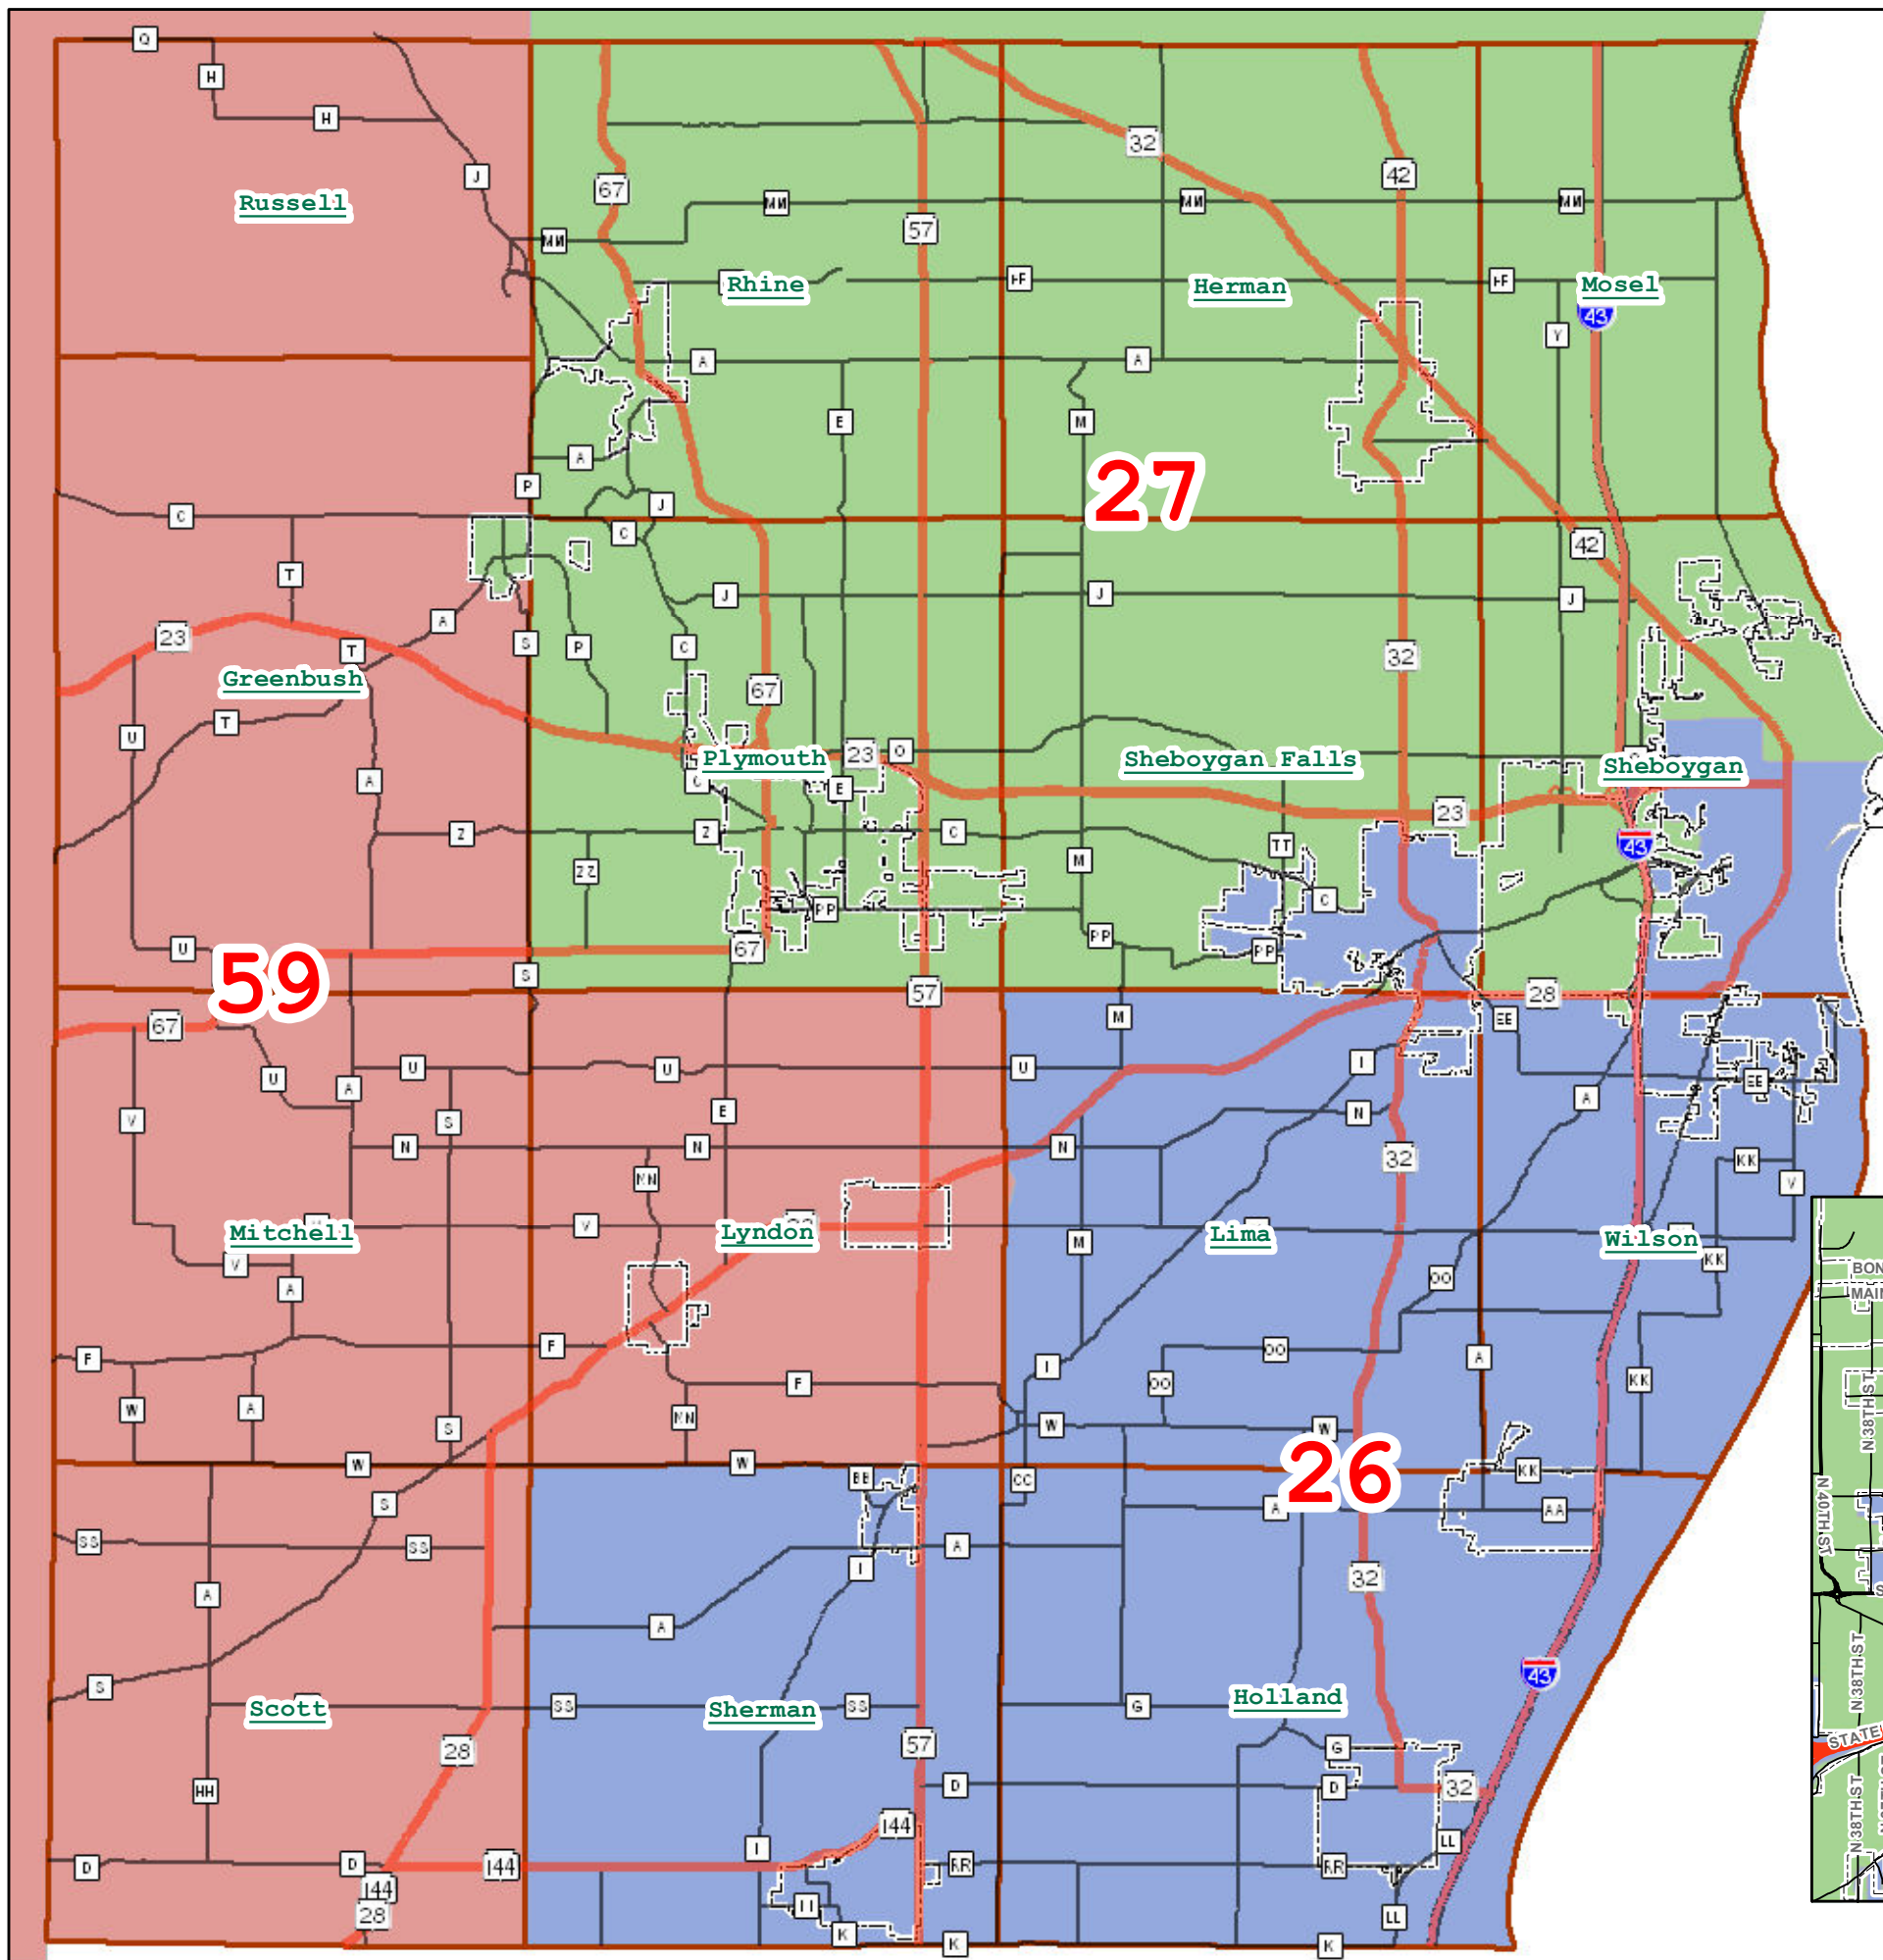

Assembly Districts in Sheboygan County 2012

City of Sheboygan Detail