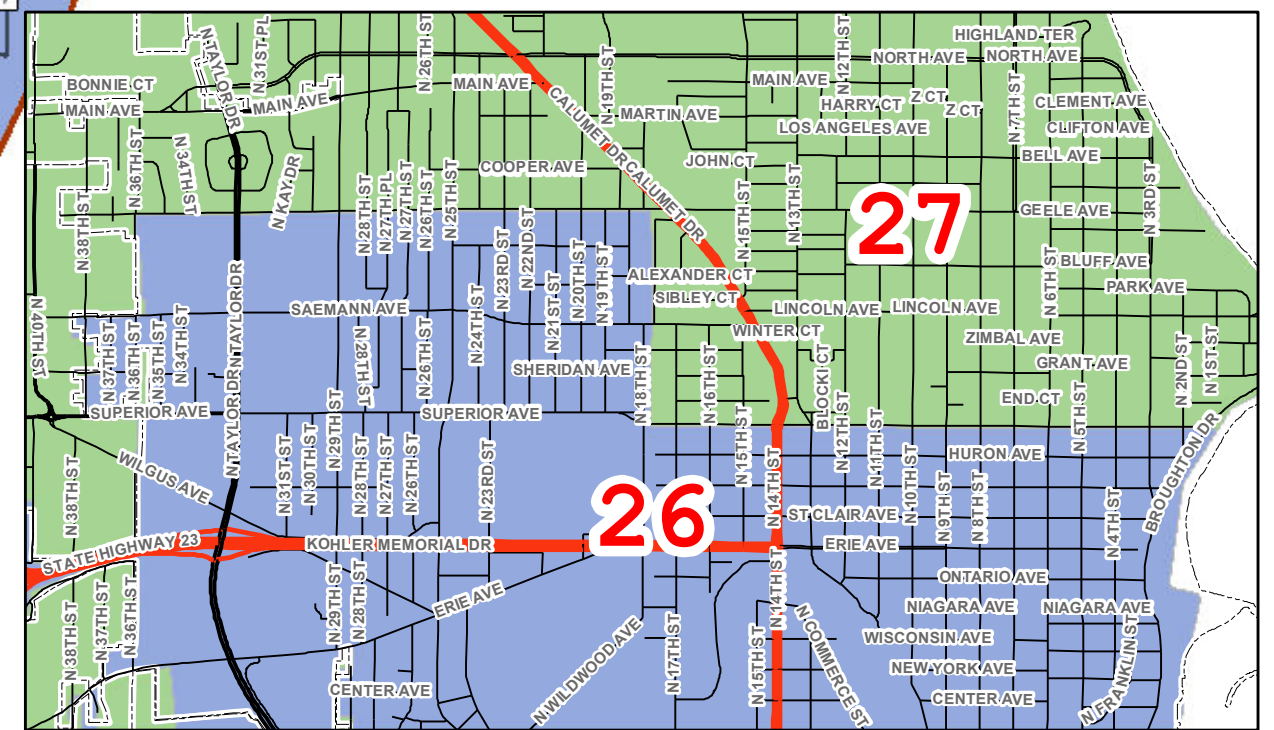

Assembly Districts in Sheboygan County 2012

City of Sheboygan Detail